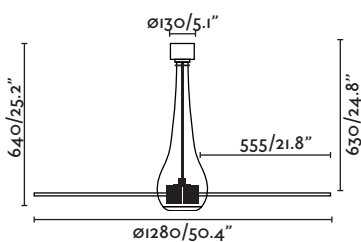

Eterfan

Eterfan is a breakthrough in ceiling fan design. It combines the best of traditional processes with the latest trends in fan.

Conillas

MOTOR
DC

Ceiling fan

MATERIAL

W / RPM

AIRFLOW

33381 chrome cromado transparent transparente

Metal + Transparent Polycarbonate
+ Transparent Glass
Metal + Policarbonato Transparente
+ Cristal Transparente

W 4-6-9-13-22-32
RPM 51-77-103-129-155-185

145.66 m³ min
5144 CFM

V 220-240 **Hz** 50-60 **8.2 kg**
18 lb