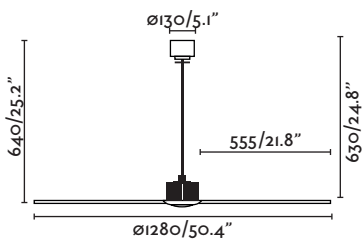

Just Fan NEW

Just Fan is the expression of simplicity and minimalism. A vintage fan in its purest form.

Conillas

Ceiling fan		MATERIAL	W / RPM	AIRFLOW
33398	antique brass oro envejecido walnut nogal	Metal + Polycarbonate	W 4-6-9-13-22-32	145.66 m³ min
33399	copper cobre walnut nogal	Metal + Polycarbonato	RPM 51-77-103-129-155-185	51.44 CFM

V 220-240	Hz 50-60		7 kg 15.4 lb