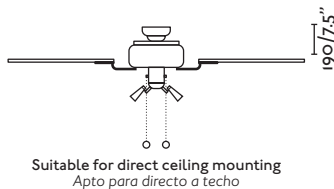

Galápagó

Ceiling fan	BULB	MATERIAL	W / RPM	AIRFLOW
33301 grey gris grey+pine gris+pino	3xGU10 50W incl. [LED 17330]	Steel + MDF Wood Acero + Madera MDF	W 29-35-45 RPM 160-230-270	70.28 m³ min 2482 CFM

V 220-240	Hz 50	33929 33937	4.7 kg 10.36 lb