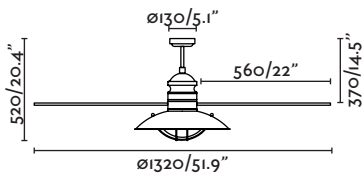

Winch

The ceiling fan from the Winch family is here, inspired by the gas lights found on old fishing boats along the Mediterranean coast.

Faro Team

Ceiling fan	BULB	MATERIAL	W / RPM	AIRFLOW
33396 dark brown marrón oscuro dark brown marrón oscuro	2xE27 20W not incl. [LED 17462]	Steel + MDF Wood + Opal glass Acero + Madera MDF + Cristal opal	W 15-30-60 RPM 90-145-190	151.38 m3 min 5346 CFM

V 220-240	Hz 50			6.9 kg 15 lb