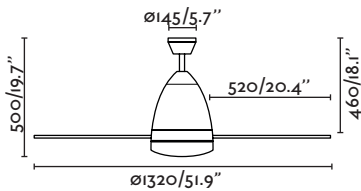

Faretto

*The legendary
1946 italian Vespa
motorcycle
has become
a real
source of
inspiration.*

Conillas

Ceiling fan		BULB	MATERIAL	W / RPM	AIRFLOW
33389	white blanco transparent transparente	2xE27 max 15W not incl. [LED 17463]	Metal + Transparent Polycarbonate + Transparent Glass Metal + Policarbonato Transparente + Cristal Transparente	W 13-27-46 RPM 60-90-120	184.14 m3 min 6503 CFM

V 220-240	Hz 50			10.13 kg 22.33 lb