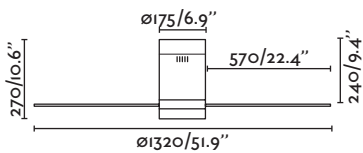

Timor LED

Reversible blades
Palas reversibles

Ceiling fan	BULB	MATERIAL	W / RPM	AIRFLOW
33372 white blanco white+maple blanco+arce	SMD LED 12W 3000K 900lm incl.	Steel + MDF Wood + Opal Acrylic Acero + Madera MDF + Acrílico Opal	W 17-30-50 RPM 90-130-170	134.28 m3 min 4742 CFM

V 220-240	Hz 50		DRIVER	7 kg 15.4 lb