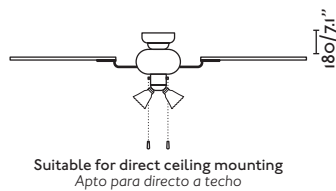

Lisboa

Reversible blades
Palas reversibles

Ceiling fan

33102

dark brown
marrón oscuro

mahogany+dark walnut
caoba+nogal oscuro

BULB

3xE27 max 60W
not incl.
[LED 17462]

MATERIAL

Steel + MDF Wood +
Translucent Glass
Acero + Madera MDF +
Cristal Translúcido

W / RPM

W 27-35-47
RPM 130-185-235

AIRFLOW

9996 m3 min
3530 CFM

V 220-240	Hz 50	33929 33937	5.3 kg 11.68 lb