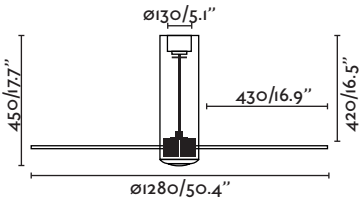

Ceiling fan	MATERIAL	W / RPM	AIRFLOW
33374 chrome cromado transparent transparente	Metal + Transparent Glass + Transparent Polycarbonate Metal + Cristal Transparente + Policarbonato Transparente	W 3-6-9-13-22-32 RPM 51-77-103-129-155-185	145.66 m3 min 5144 CFM
32033 shiny white blanco brillo transparent transparente			
32034 matt white blanco mate transparent transparente			
32035 shiny black negro brillo transparent transparente			
32036 matt black negro mate transparent transparente			
32037 matt black negro mate wood madera			

V 220-240 **Hz** 50-60 5.6 kg / 12.3 lb

Accessory light kit (not incl.)	BULB
33390 chrome cromo	SMD LED 15W 3000K 600lm incl.

V 220-240 **Hz** 50/60 **DRIVER**