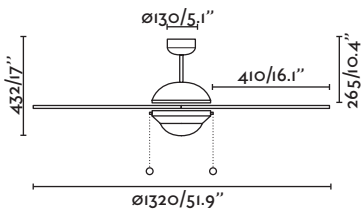

Manila

Ceiling fan

	BULB	MATERIAL	W / RPM	AIRFLOW
33190 off white blanco roto	2xE14 max40W not incl. [LED I7461]	Steel + MDF Wood + Translucent Glass Acero + Madera MDF + Cristal Translúcido	W 25-36-56 RPM 80-130-180	160.86 m³ min 568l CFM
33192 brown marrón				

V 220-240	Hz 50	33929 33937	7.5 kg 16.5 lb