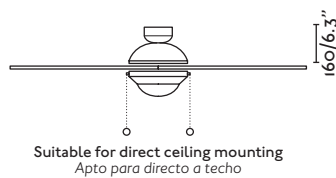

Manila

Ceiling fan

	BULB	MATERIAL	W / RPM	AIRFLOW
33190 off white blanco roto	2xE14 max40W not incl. [LED I7461]	Steel + MDF Wood + Translucent Glass Acero + Madera MDF + Cristal Translúcido	W 25-36-56 RPM 80-130-180	160.86 m³ min 568l CFM
33192 brown marrón				

V 220-240	Hz 50	33929 33937	7.5 kg 16.5 lb