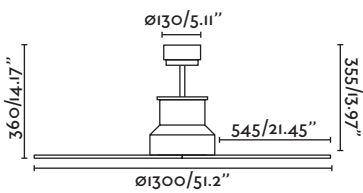

MOTOR DC

with/without light con/sin luz

Winche NEW

Winche incorporates light, thereby providing more benefits. It is available in black and chrome.

Conillas

Ceiling fan		MATERIAL	W / RPM	AIRFLOW
33481	black negro wood madera	Metal + ABS	W 3-5-8-12-19-30	183.01 m3 min
33482	chrome cromado wood madera	Metal + ABS	RPM 48-71-94-116-139-162	6463 CFM
V 220-240	Hz 50			
Accessory light kit (not incl.)		BULB		
33484	black negro	SMD LED 17W 3000K 1200lm incl.		
33486	grey gris			
V 220-240	Hz 50	DRIVER		