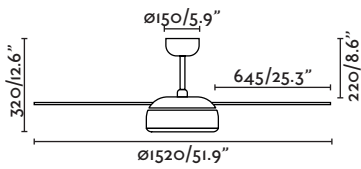

Vulcano

DIMMABLE
LED

Ceiling fan		BULB	MATERIAL	W / RPM	AIRFLOW
33549	white blanco white blanco	SMD LED 25W 3000K 2200lm incl.	Steel + ABS + Opal Glass Acero + ABS + Cristal Opal	W 6-9-13-18-20-27 RPM 80-106-127-147-161-181	189.01 m3 min 6675 CFM
V 220-240	Hz 50-60		DRIVER		8.6 kg 19 lb