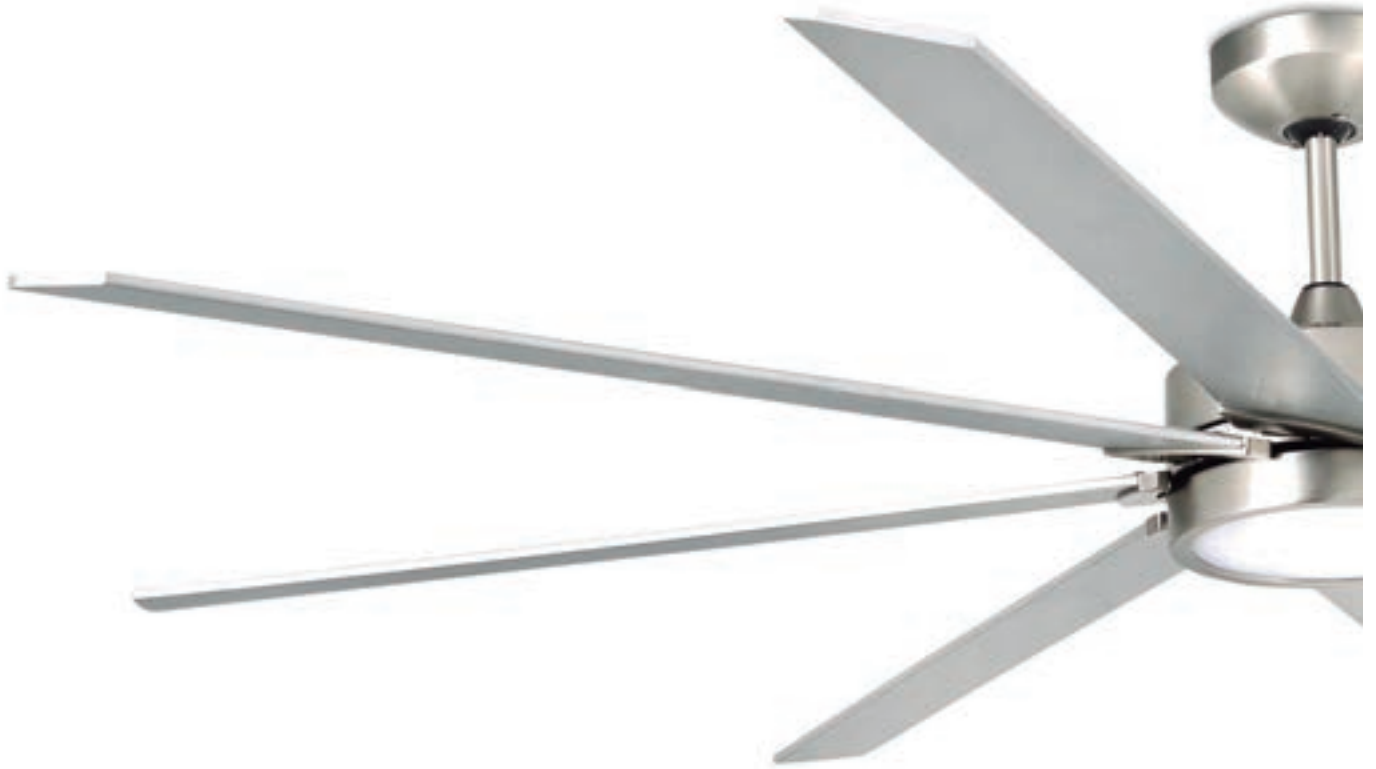

142 174 172 154 166 156 176 146

EXTRA
LARGE

ø 1650 - 2130mm

EXTRA LARGE

Century

NEW

LED

Ceiling fan