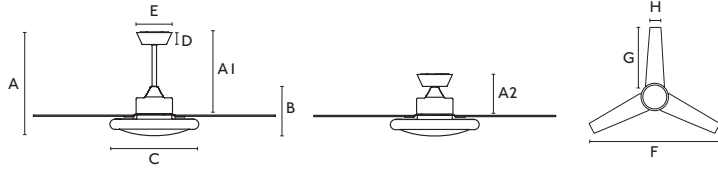

ADDITIONAL DIMENSIONS