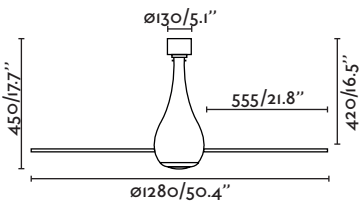

with/without light con/sin luz

Mini eterfan

The version of Eterfan developed by faro design team to satisfy new needs in term of space.

Conillas

CUSTOMIZE IT WITH COLOR
PERSONALÍZALO CON COLOR
 See page 178
 Ver página 178