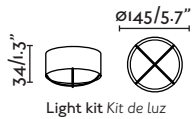

Conillas

MOTOR DC