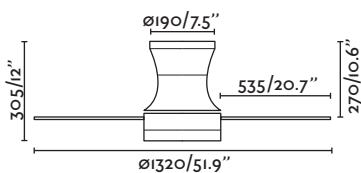

Tonsay

Reversible blades
Palas reversibles
33384

Reversible blades
Palas reversibles
33385

Reversible blades
Palas reversibles
33386

Ceiling fan		BULB	MATERIAL	W / RPM	AIRFLOW
33384	white blanco white+maple blanco+arce	2xE27 max 15W not incl. [LED 17463]	Steel + MDF Wood + Opal Glass Acero + Madera MDF + Cristal Opal	W 10-24-46 RPM 83-132-180	145.63 m³ min 51.43 CFM
33385	matt nickel níquel mate grey+mahogany gris+caoba				
33386	dark brown marrón oscuro cedar+wenge cedro+wengué				

V 220-240	Hz 50			7 kg 15.4 lb