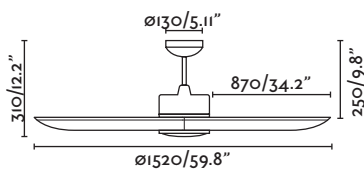

Tonic

NEW

Cap incl.
Tapa incl.

Ceiling fan	BULB	MATERIAL	W / RPM	AIRFLOW
33552 dark brown marrón oscuro dark brown marrón oscuro	SMD LED 15W 3000K 1200lm incl.	Steel + ABS + Polycarbonate Acero + ABS + Policarbonato	W 5-7-9-11-14-18 RPM 100-120-140-160-180-200	180.57 m³ min 6377 CFM

V 220-240	Hz 50/60		6.8 kg 14.9 lb