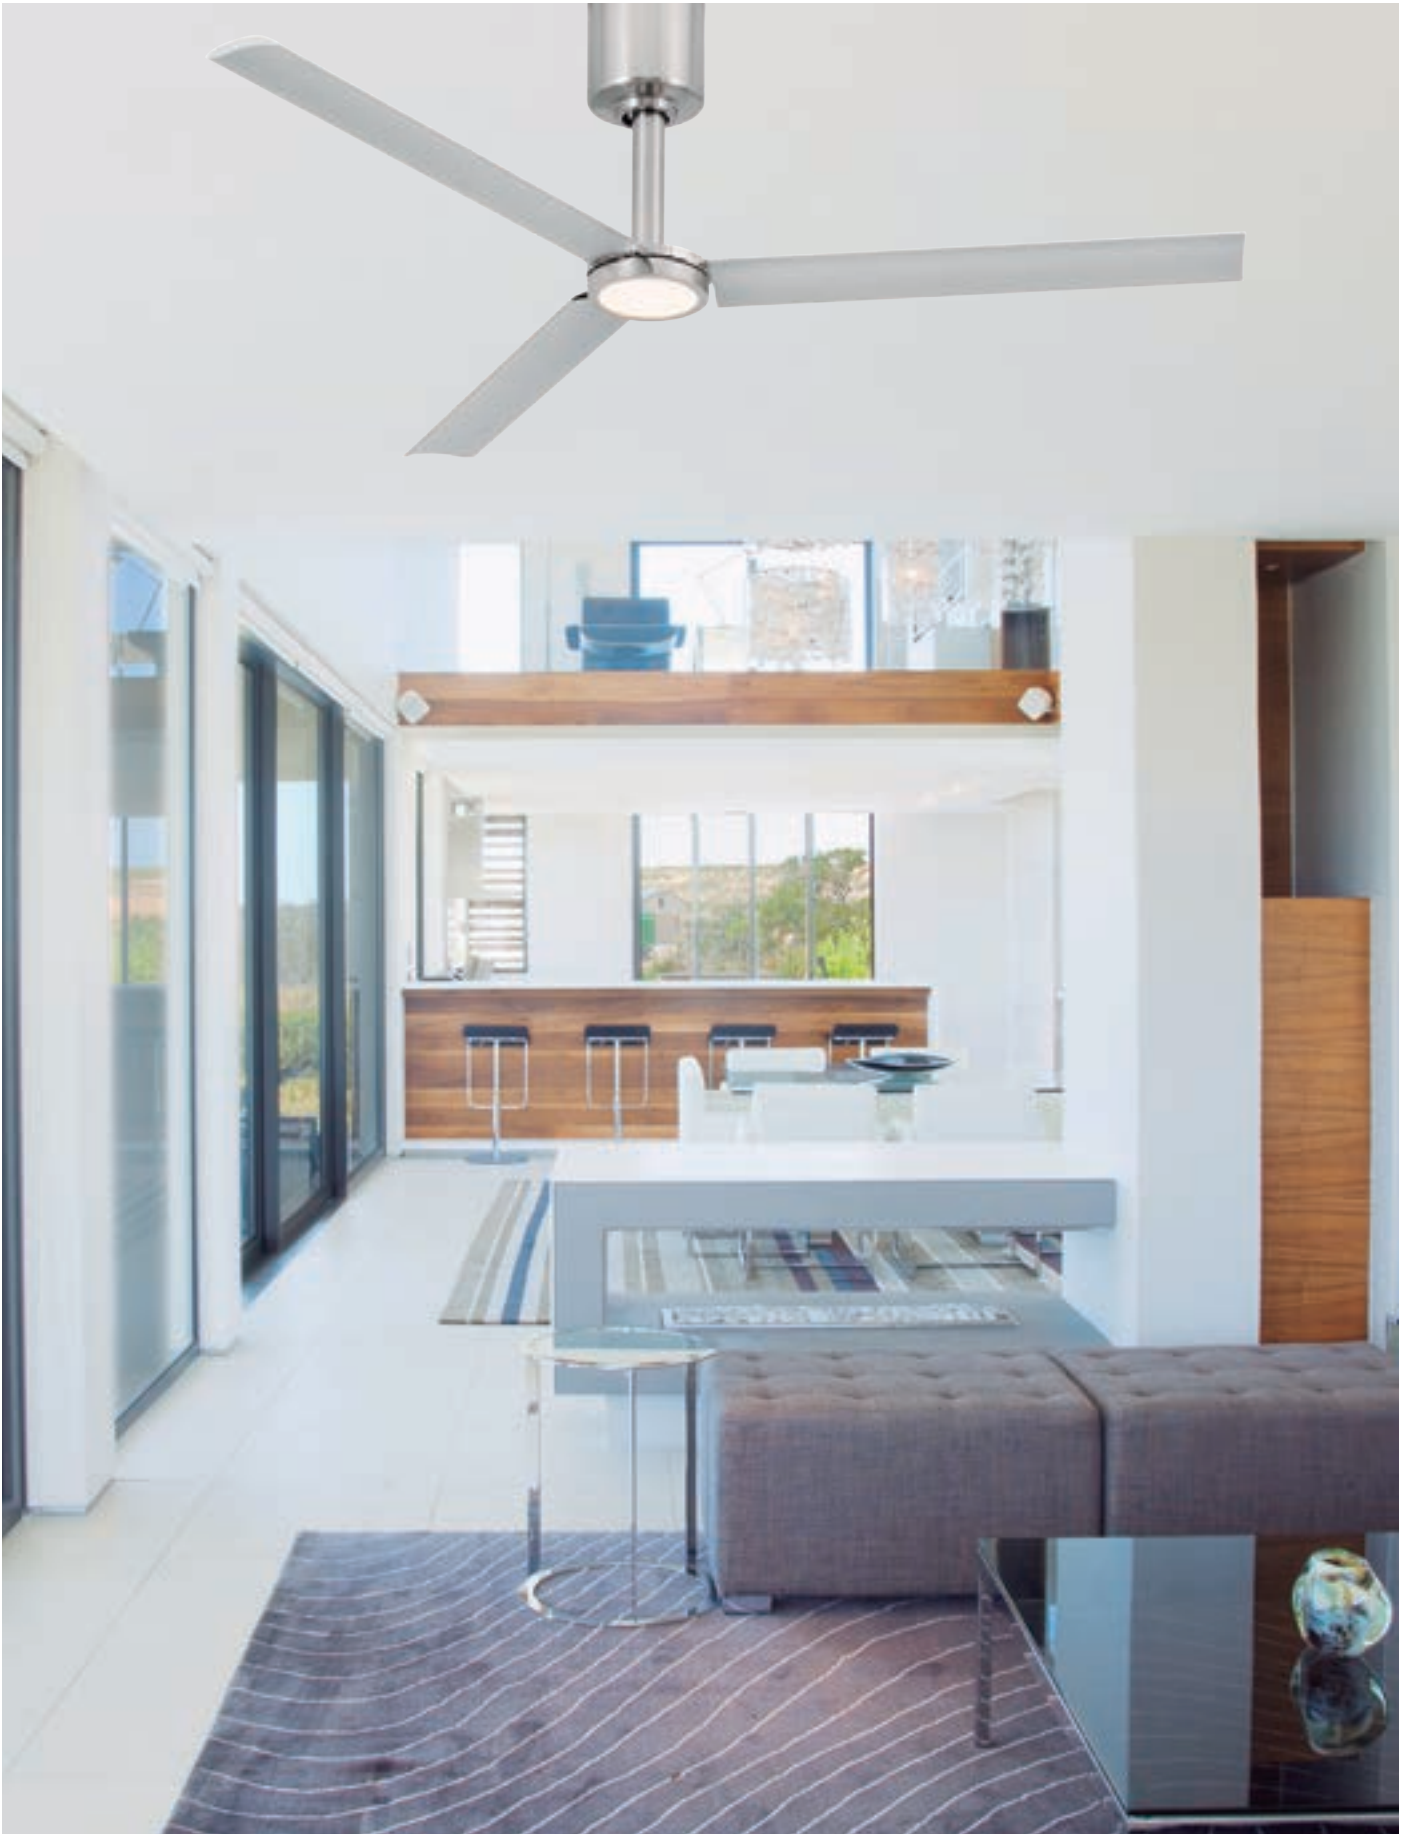

Remote control included
Mando a distancia incluido

Summer/winter function
Función verano/invierno

3 Blades/palas

MOTOR DC

with/without light con/sin luz