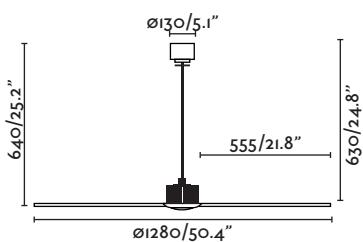

Just Fan

New needs have led to us upgrading our well-known model Just fan to offer more benefits by incorporating light.

Conillas

Ceiling fan		MATERIAL	W / RPM	AIRFLOW
33394	chrome cromado transparent transparente	Metal + Polycarbonate Metal + Policarbonato	W 4-6-9-13-22-32 RPM 51-77-103-129-155-185	| 45.66 m³ min | 51.44 CFM
Accessory light kit (not incl.)		BULB		
NEW	33390 chrome cromo	SMD LED 15W 3000K 600lm incl.