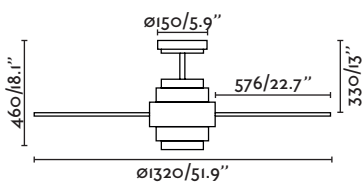

Disc LED

Disc comes from the exercise of turning a lamp into a ceiling fan. The aim was to create something different.

Conillas

Ceiling fan		BULB	MATERIAL	W / RPM
33397	white blanco white+maple blanco+arce	SMD LED 35W 3000K 1300lm incl.	Steel + MDF Wood + Policarbonato Acero + Madera MDF + Policarbonato	W 6-10-13-23-37 RPM 100-135-160-195-230

V 220-240	Hz 50-60		DRIVER	8 kg 17.6 lb