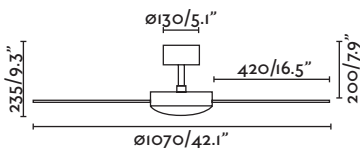

Mini Mallorca

Ceiling fan

- **33603** white
  blanco
  white+maple
  blanco+arce
- **33604** matt nickel
  níquel mate
  grey+black
  gris+negro
- **33605** dark brown
  marrón oscuro
  dark brown+reddish cherry
  marrón oscuro+cerezo rojizo

MATERIAL

Steel + MDF Wood
Acero + Madera MDF

W / RPM

W 10-21-41
RPM 80-145-180

AIRFLOW

64.16 m³ min
2265 CFM

V 220-240
Hz 50
5.6 kg
12.5 lb