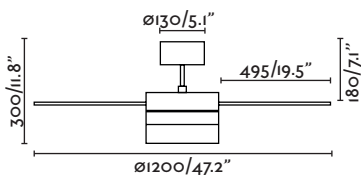

Panay

Ceiling fan		BULB	MATERIAL	W / RPM	AIRFLOW
33607	white blanco white+maple blanco+arce	2xE14 40W not incl. [LED 17461]	Steel + MDF Wood + Opal Glass Acero + Madera MDF + Cristal Opal	W 14-30-58 RPM 95-150-200	116.2 m3 min 4103 CFM
33608	matt nickel níquel mate matt nickel+mahogany níquel mate+caoba				
V 220-240	Hz 50		4.9 kg 10.9 lb