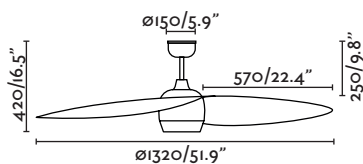

Alaska LED

Ceiling fan		BULB	MATERIAL	W / RPM	AIRFLOW
33411	white blanco white blanco	SMD LED 18W 3000K 1800lm incl.	Steel + Polycarbonate + Opal ABS Acero + Policarbonato + ABS opal	W 20-45-65 RPM 100-165-205	141.58 m3 min 5000 CFM
33412	chrome cromado transparent transparente				
V	Hz	DRIVER	9.7 kg 17 lb		
220-240	50