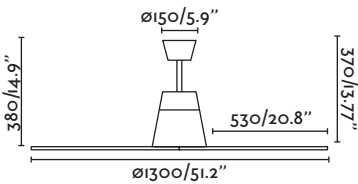

Typhoon NEW

Colossal with an imposing personality. Typhoon offers great benefits thanks to its DC motor and protection index against water and dust.

Jordi Busquets

Ceiling fan		MATERIAL	W / RPM	AIRFLOW
33480	white blanco	ABS ABS	W 3.5-5-8-10-20-30.5 RPM 50-80-109-141-170-192	183.0l m³ min 6463 CFM
V 220-240	Hz 50		5.2 kg 11.5 lb	
Accessory light kit (not incl.)		BULB		
33483	white blanco	SMD LED 15W 3000K 1200lm incl.		
V 220-240	Hz 50/60	DRIVER