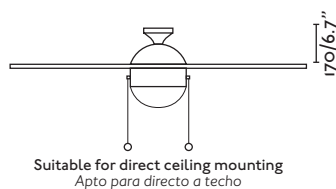

Veneto

Reversible blades
Palas reversibles
33319

Ceiling fan		BULB	MATERIAL	W / RPM
33318	white blanco	1xE27 max 40W not incl. [LED 17462]	Steel + MDF Wood + Opal Glass Acero + Madera MDF + Cristal Opal	W | 4-25-46 RPM | 20-168-211
33319	matt nickel níquel mate			

V 220-240	Hz 50	33929 33937	5.2 kg 11.46 lb