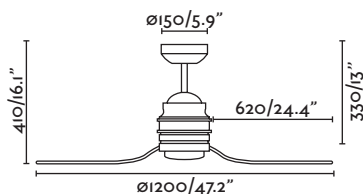

Phuket LED

Ceiling fan

33498

BULB

SMD LED 12W 3000K
1000lm incl.

MATERIAL

Steel + ABS + Opal Glass
Acero + ABS + Cristal Opal

W / RPM

W 10-30-54
RPM 80-130-170

AIRFLOW

138.21 m3 min
4881 CFM

V 220-240	Hz 50	DRIVER	6.1 kg 13.4 lb