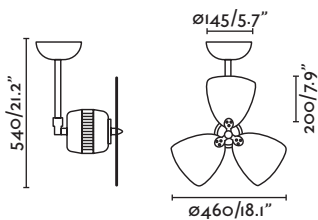

Vedra

Ceiling fan

MATERIAL

W / RPM

AIRFLOW

33450 antique brass
oro envejecido walnut
nogal

Aluminium + MDF Wood
Aluminio + Madera MDF

W 19-22-34-37
RPM 327-369-495-515

58.11 m3 min
2052 CFM