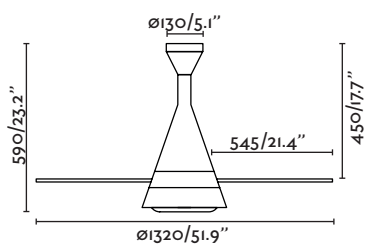

Wind

Wind is a fan of simple shapes designed to provide comfort and relaxation. A simple piece conceived to make life a little more pleasant.

Jordi Busquets

Ceiling fan

33392

BULB

2xE27 max
40W not incl.
[LED 17463]

MATERIAL

Steel + MDF Wood + Opal Glass
Acero + Madera MDF + Cristal Opal

W / RPM

W 16-34-62
RPM 96-146-190

AIRFLOW

166.42 m3 min
5877 CFM