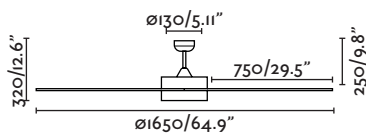

142 174 172 154 166 156 176 146

EXTRA
LARGE

ø 1650 - 2130mm

EXTRA LARGE

Century

NEW

LED

Ceiling fan