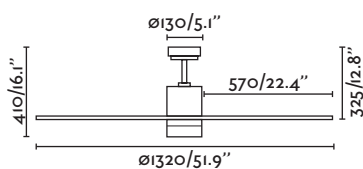

Palk

Ceiling fan

33470 matt nickel
níquel mate maple
arce

BULB

2xE14 max40w
not incl.
[LED17461]

MATERIAL

Steel + MDF Wood
+ Opal Glass
Acero + Madera MDF +
Cristal Opal

W / RPM

W 3-5-8-13-21-32
RPM 50-77-104-131-158-185

AIRFLOW

198.22 m3 min
7000 CFM

V 220-240	Hz 50-60		6.4 kg 14.1 lb