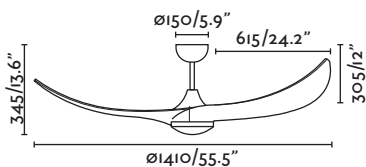

Bahamas

NEW

LED

Ceiling fan

33485

BULB

SMD LED 19W
2700K 850lm
incl.

MATERIAL

Steel + ABS
Acero + ABS

W / RPM

W 2-4-7-13-20-32
RPM 50-70-87-107-126-148

AIRFLOW

226.12 m³ min
7982 CFM

V 220-240	Hz 50-60	DRIVER		6.6 kg 14.5 lb