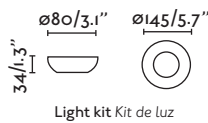

Conillas

CUSTOMIZE IT WITH COLOR
PERSONALÍZALO CON COLOR
See page 178
Ver página 178