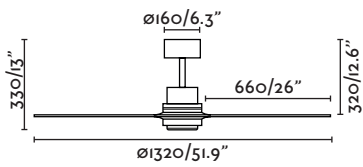

Lantau

Ceiling fan

MATERIAL

W / RPM

AIRFLOW

33370 matt nickel / níquel mate dark walnut / nogal oscuro

Steel + Natural wood
Acero + Madera natural

W 14-30-65
RPM 90-140-180

147.56 m³ min
52 II CFM

NEW **33373** matt nickel / níquel mate pine / pino

V 220-240	Hz 50		6.6 kg 14.5 lb