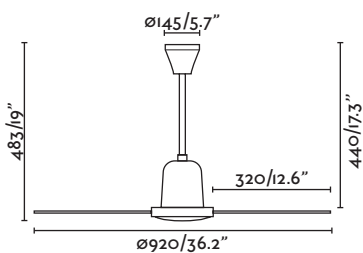

Mini Indus

Easy installation
Fácil montaje

Ceiling fan

MATERIAL

W / RPM

AIRFLOW

33011

Steel
Acero

W 10-13-17-22-43
RPM 183-225-272-299-330

74.56 m³ min
2633 CFM