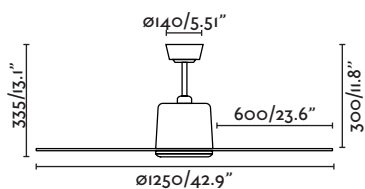

Remote control included
Mando a distancia incluido

Summer/winter function
Función verano/invierno

3 Blades/palas

3 downrod included
Incluye 3 tijas

MOTOR DC

with/without light con/sin luz

Molokai

**MOTOR
DC**