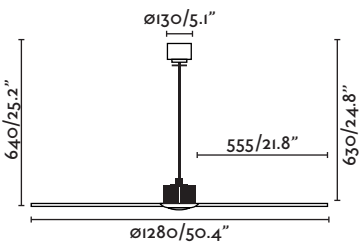

Just Fan

New needs have led to us upgrading our well-known model Just fan to offer more benefits by incorporating light.

Conillas

MOTOR DC

Ceiling fan		MATERIAL	W / RPM	AIRFLOW
33395	black negro walnut nogal	Metal + Polycarbonate Metal + Policarbonato	W 4-6-9-13-22-32 RPM 51-77-103-129-155-185	| 45.66 m³ min | 51.44 CFM
V 220-240 Hz 50-60 7 kg / 15.4 lb				
Accessory light kit (not incl.)		BULB		
NEW	33391 black negro	SMD LED I5W 3000K 800lm incl.		
V 220-240 Hz 50/60 DRIVER