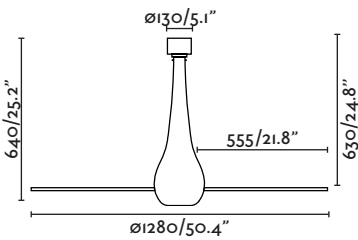

Conillas

CUSTOMIZE IT WITH COLOR
PERSONALÍZALO CON COLOR
See page 178
Ver página 178

MOTOR DC