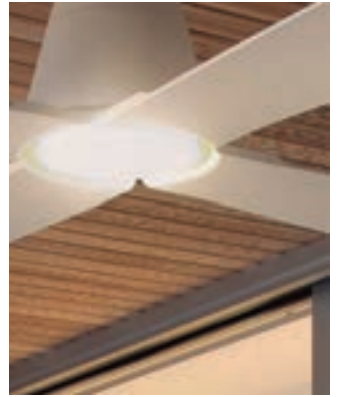

N E W
A R R I V A L S
& F I N I S H E S
2 0 1 7