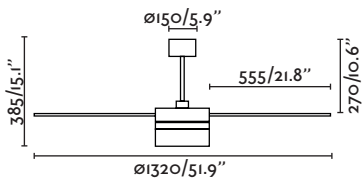

Estudi Ribaudí