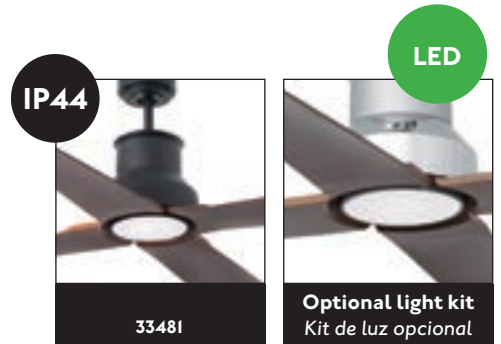

MOTOR DC

with/without light con/sin luz

Winche NEW

Winche incorporates light, thereby providing more benefits. It is available in black and chrome.

Conillas

Ceiling fan		MATERIAL	W / RPM	AIRFLOW
33481	black negro wood madera	Metal + ABS	W 3-5-8-12-19-30	183.01 m3 min
33482	chrome cromado wood madera	Metal + ABS	RPM 48-71-94-116-139-162	6463 CFM
V 220-240	Hz 50			
Accessory light kit (not incl.)		BULB		
33484	black negro	SMD LED 17W 3000K 1200lm incl.		
33486	grey gris			
V 220-240	Hz 50	DRIVER		