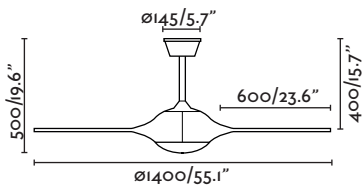

Kailua LED

Ceiling fan	BULB	MATERIAL	W / RPM	AIRFLOW

33408 white
blanco white
blanco

SMD LED 15W
3000K 1500lm incl.

Steel + ABS + PMMA Opal
Acero + ABS + PMMA Opal

W 29-47-75
RPM 94-146-201

141.58 m3 min
5000 CFM

V 220-240	Hz 50	DRIVER	11.3 kg 19 Lb